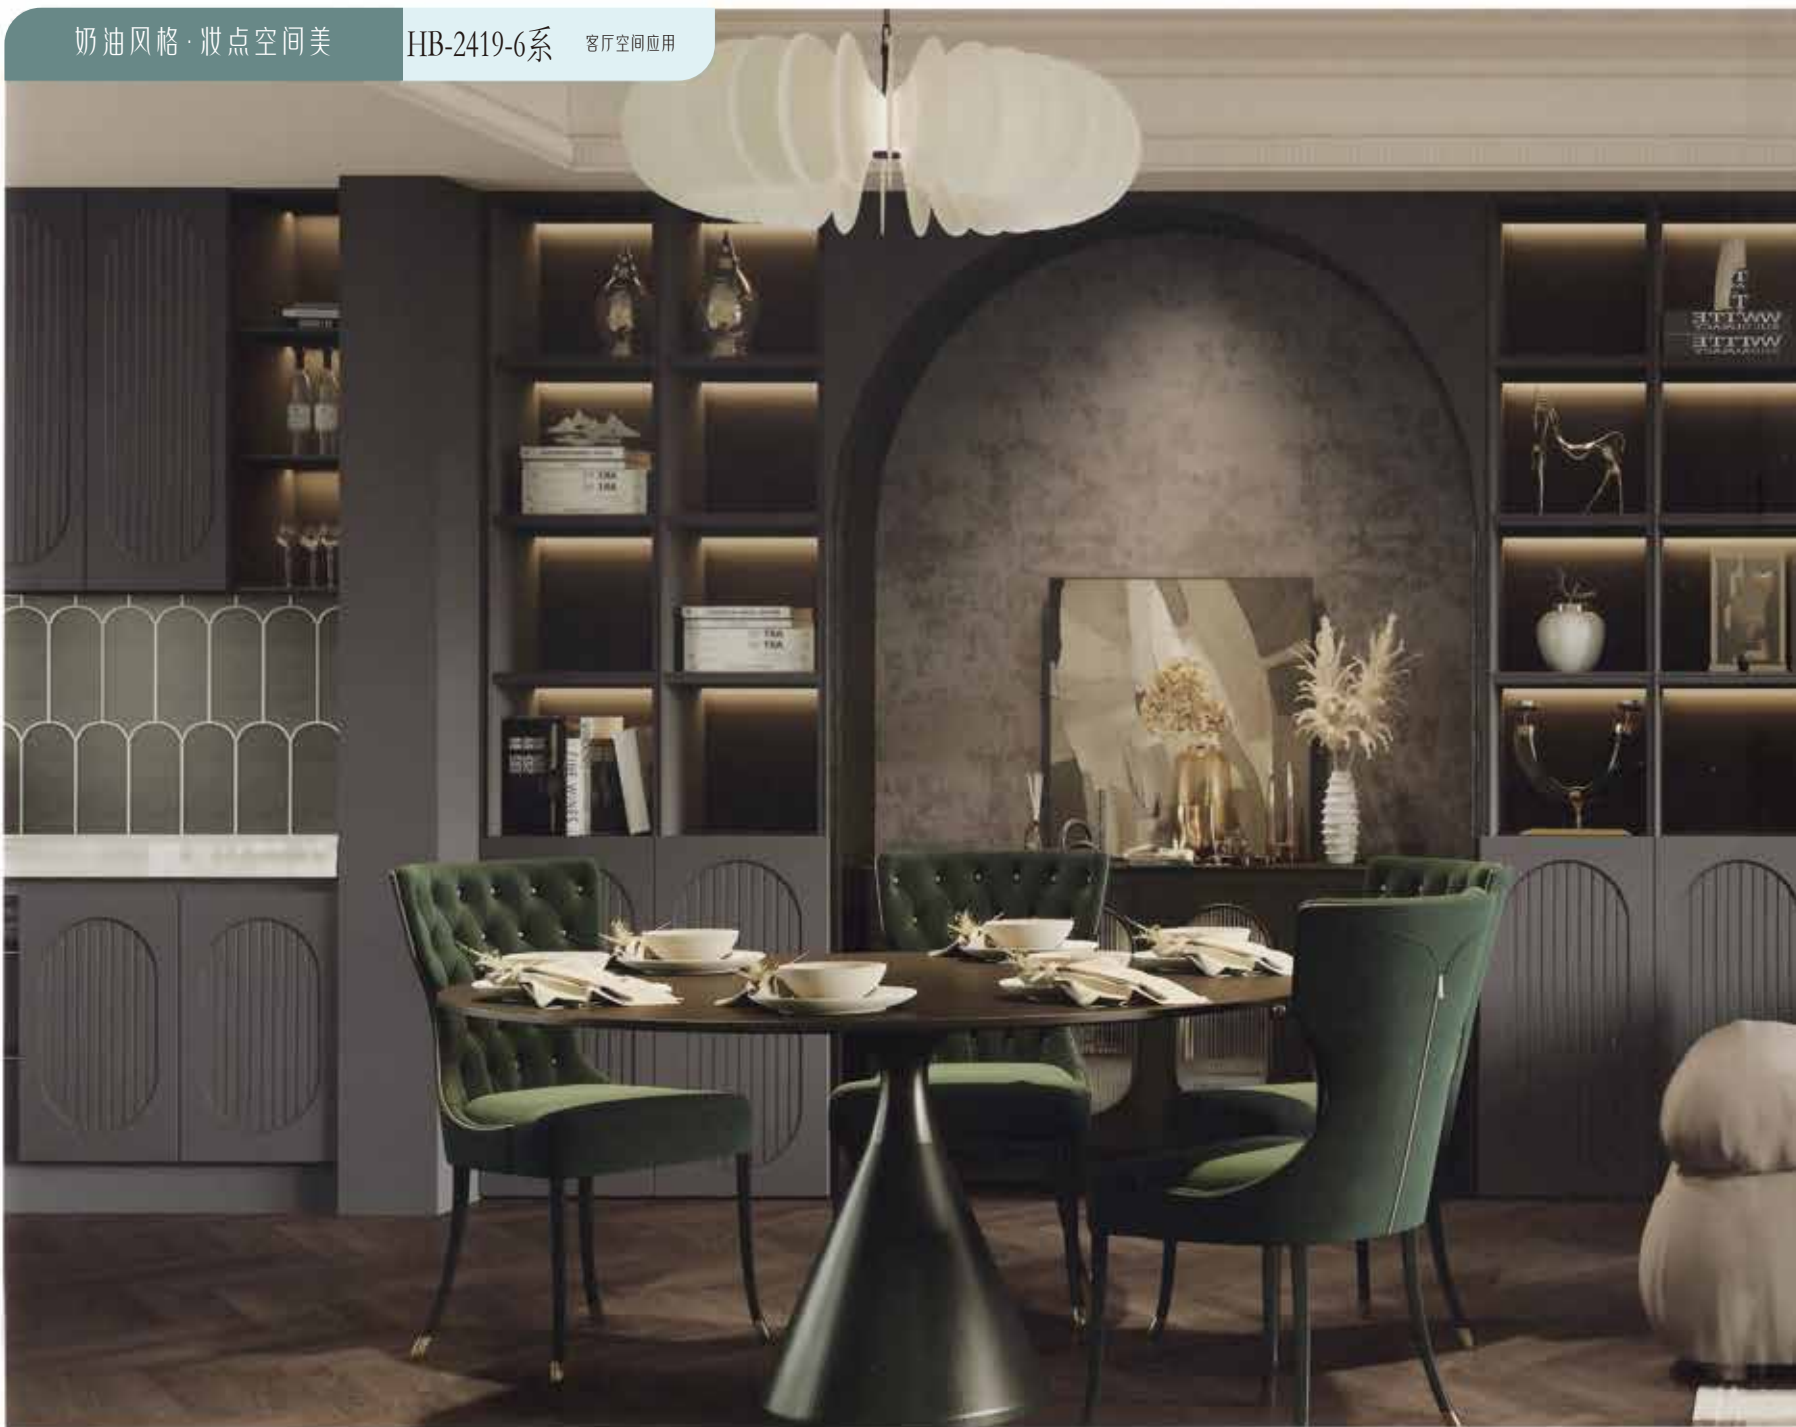

HB-2419-6系

风格
奶油风格

工艺
铣底+格栅

基材
20-22mm

高度
2750mm

建议开门超过1800mm 配拉直器