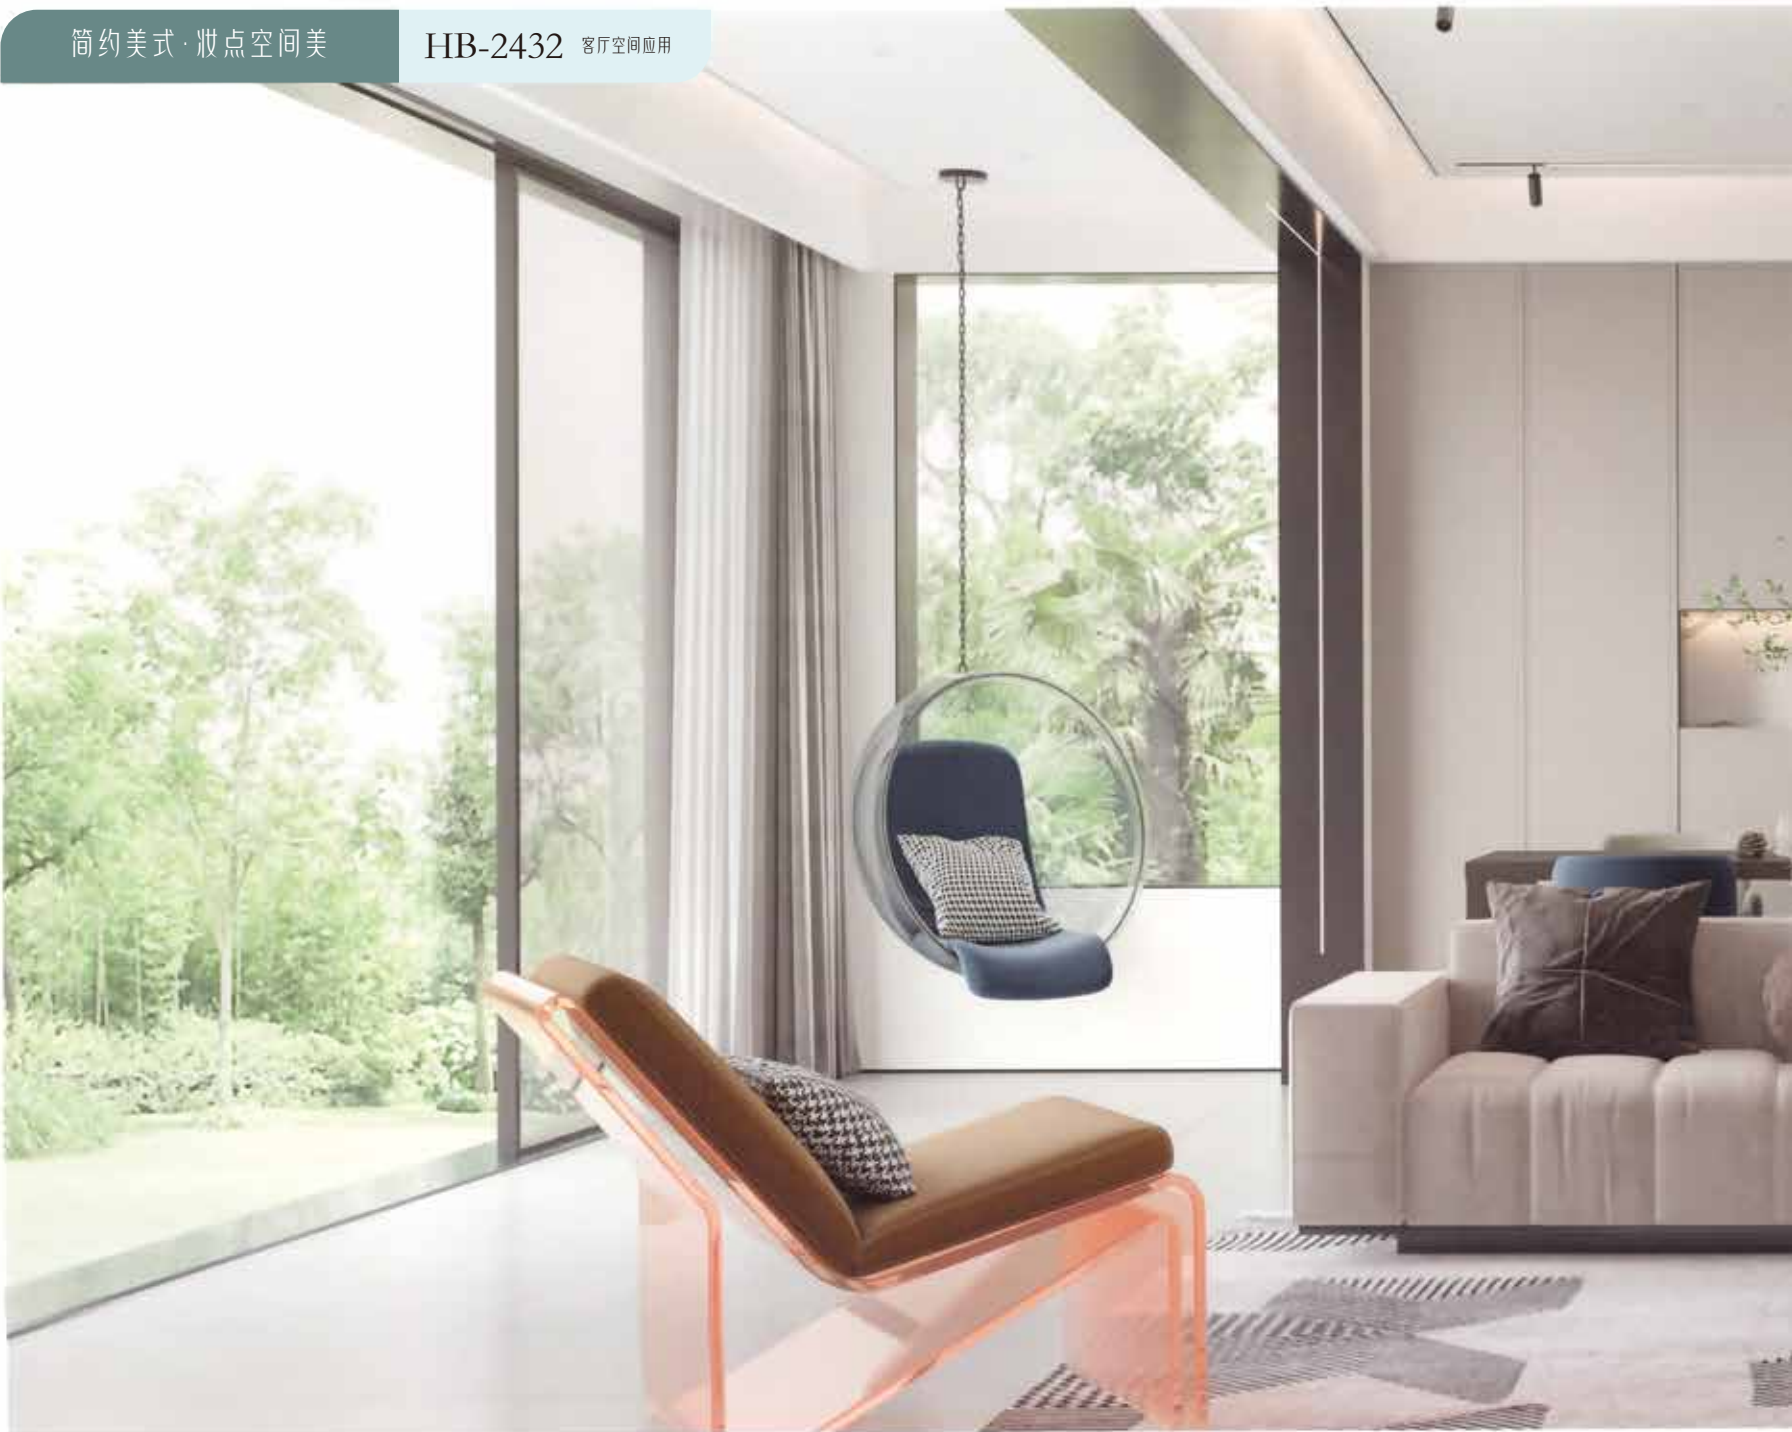

HB-2432

风格
简约现代

工艺
铣型

基材
18mm

高度
2750mm

建议开门超过 1800mm 配拉直器