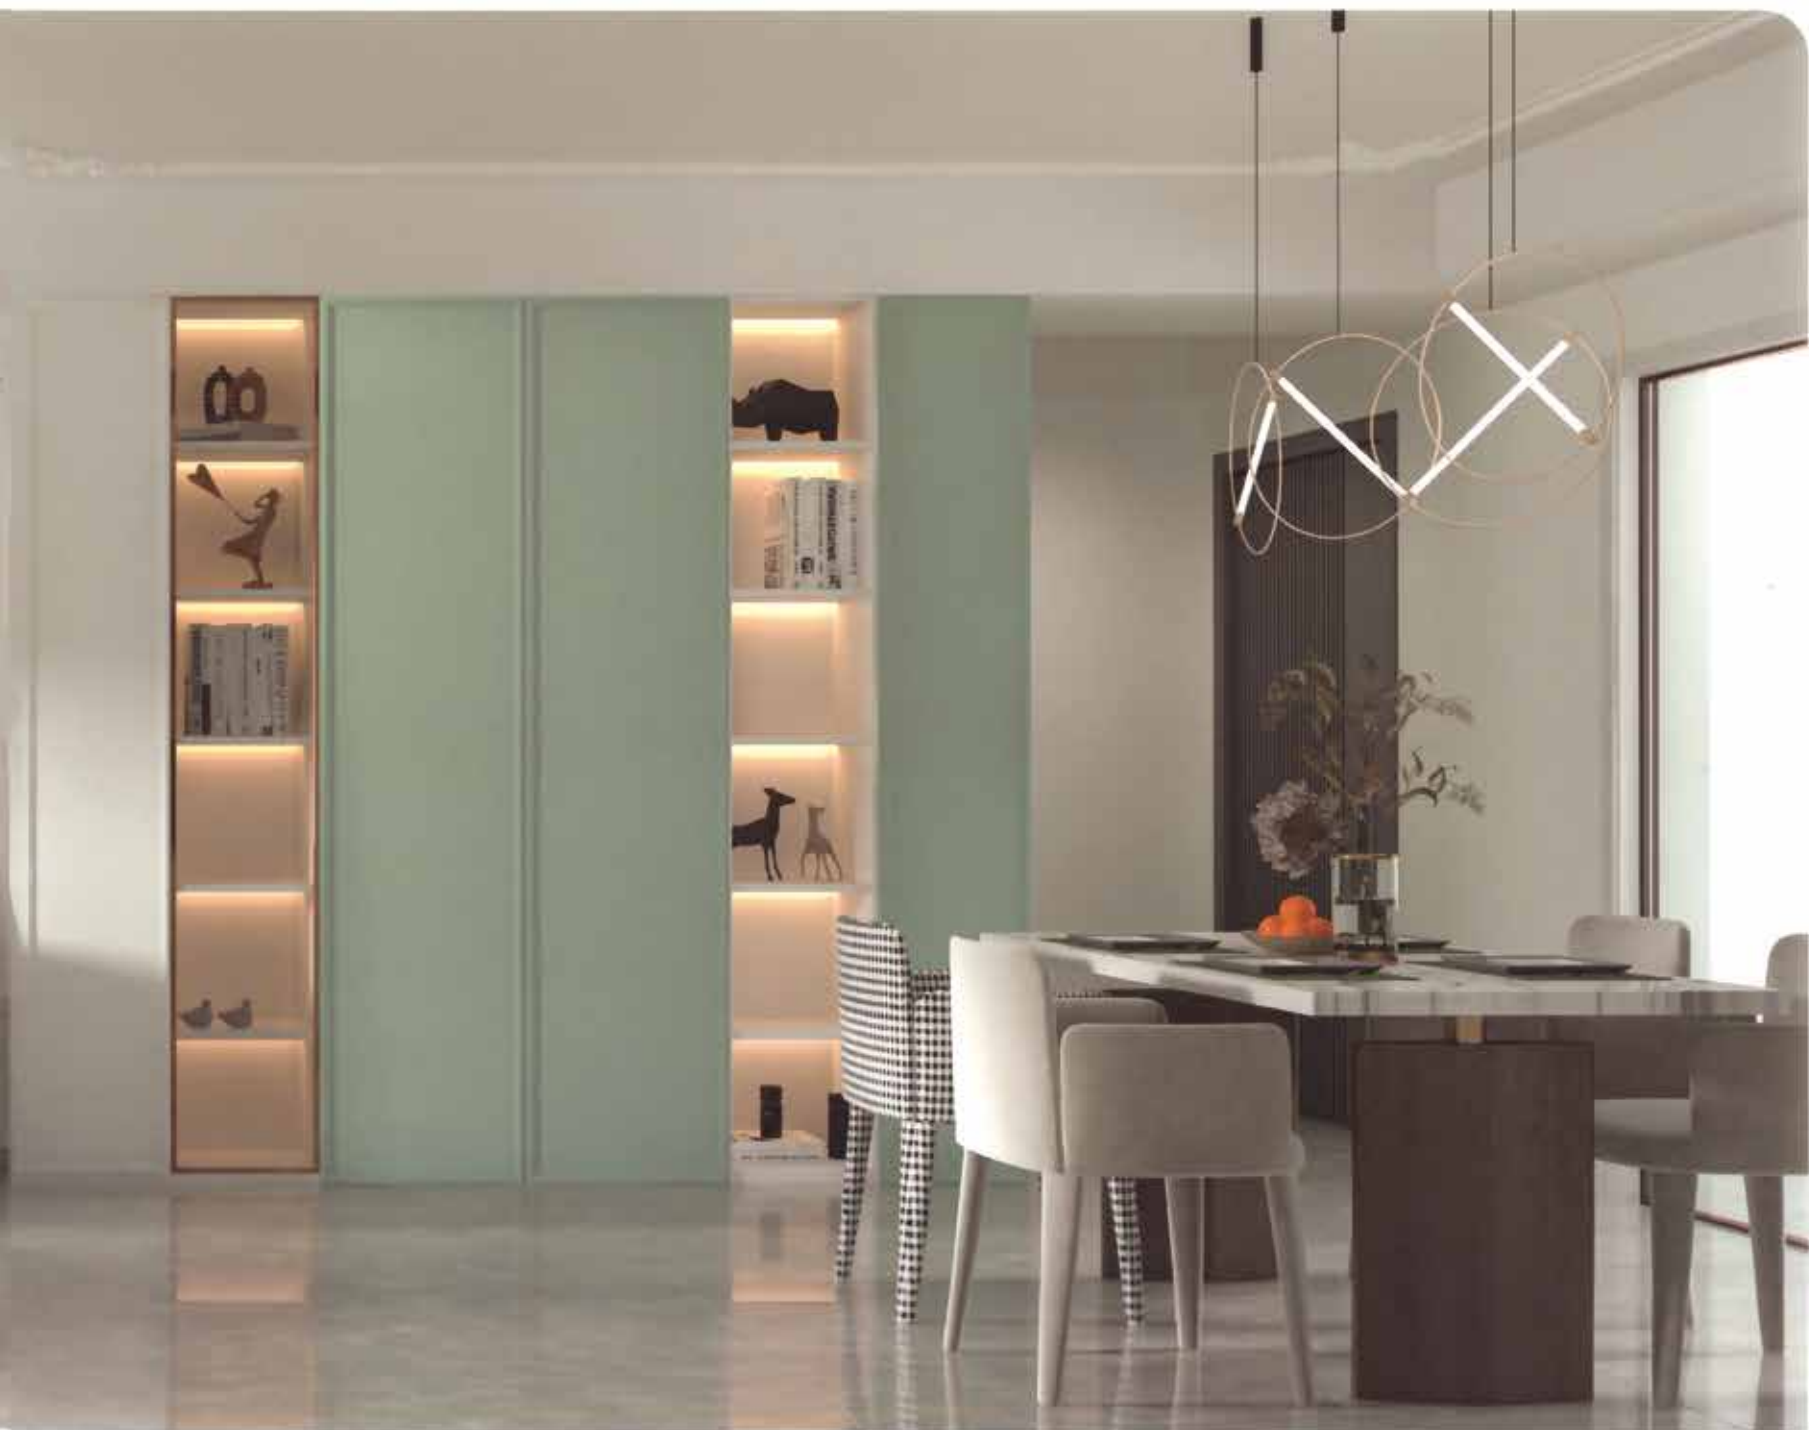

Close-Up Luxury MorandiNew

2024 美式莫兰迪系

Warm color, metal texture, make the eyes bright; Smooth lines, soft and simple, smooth - body structure, so that you operate easily.

Scattered elegant design, color perfect collocation of visual effects, generous, chic; Exquisite workmanship, interpretation of outstanding and extraordinary unique personality, high-quality life enjoyment.

The simple design with smooth lines, the round modern bar and the soft and warm colors give people infinite beauty and express their love for their families.