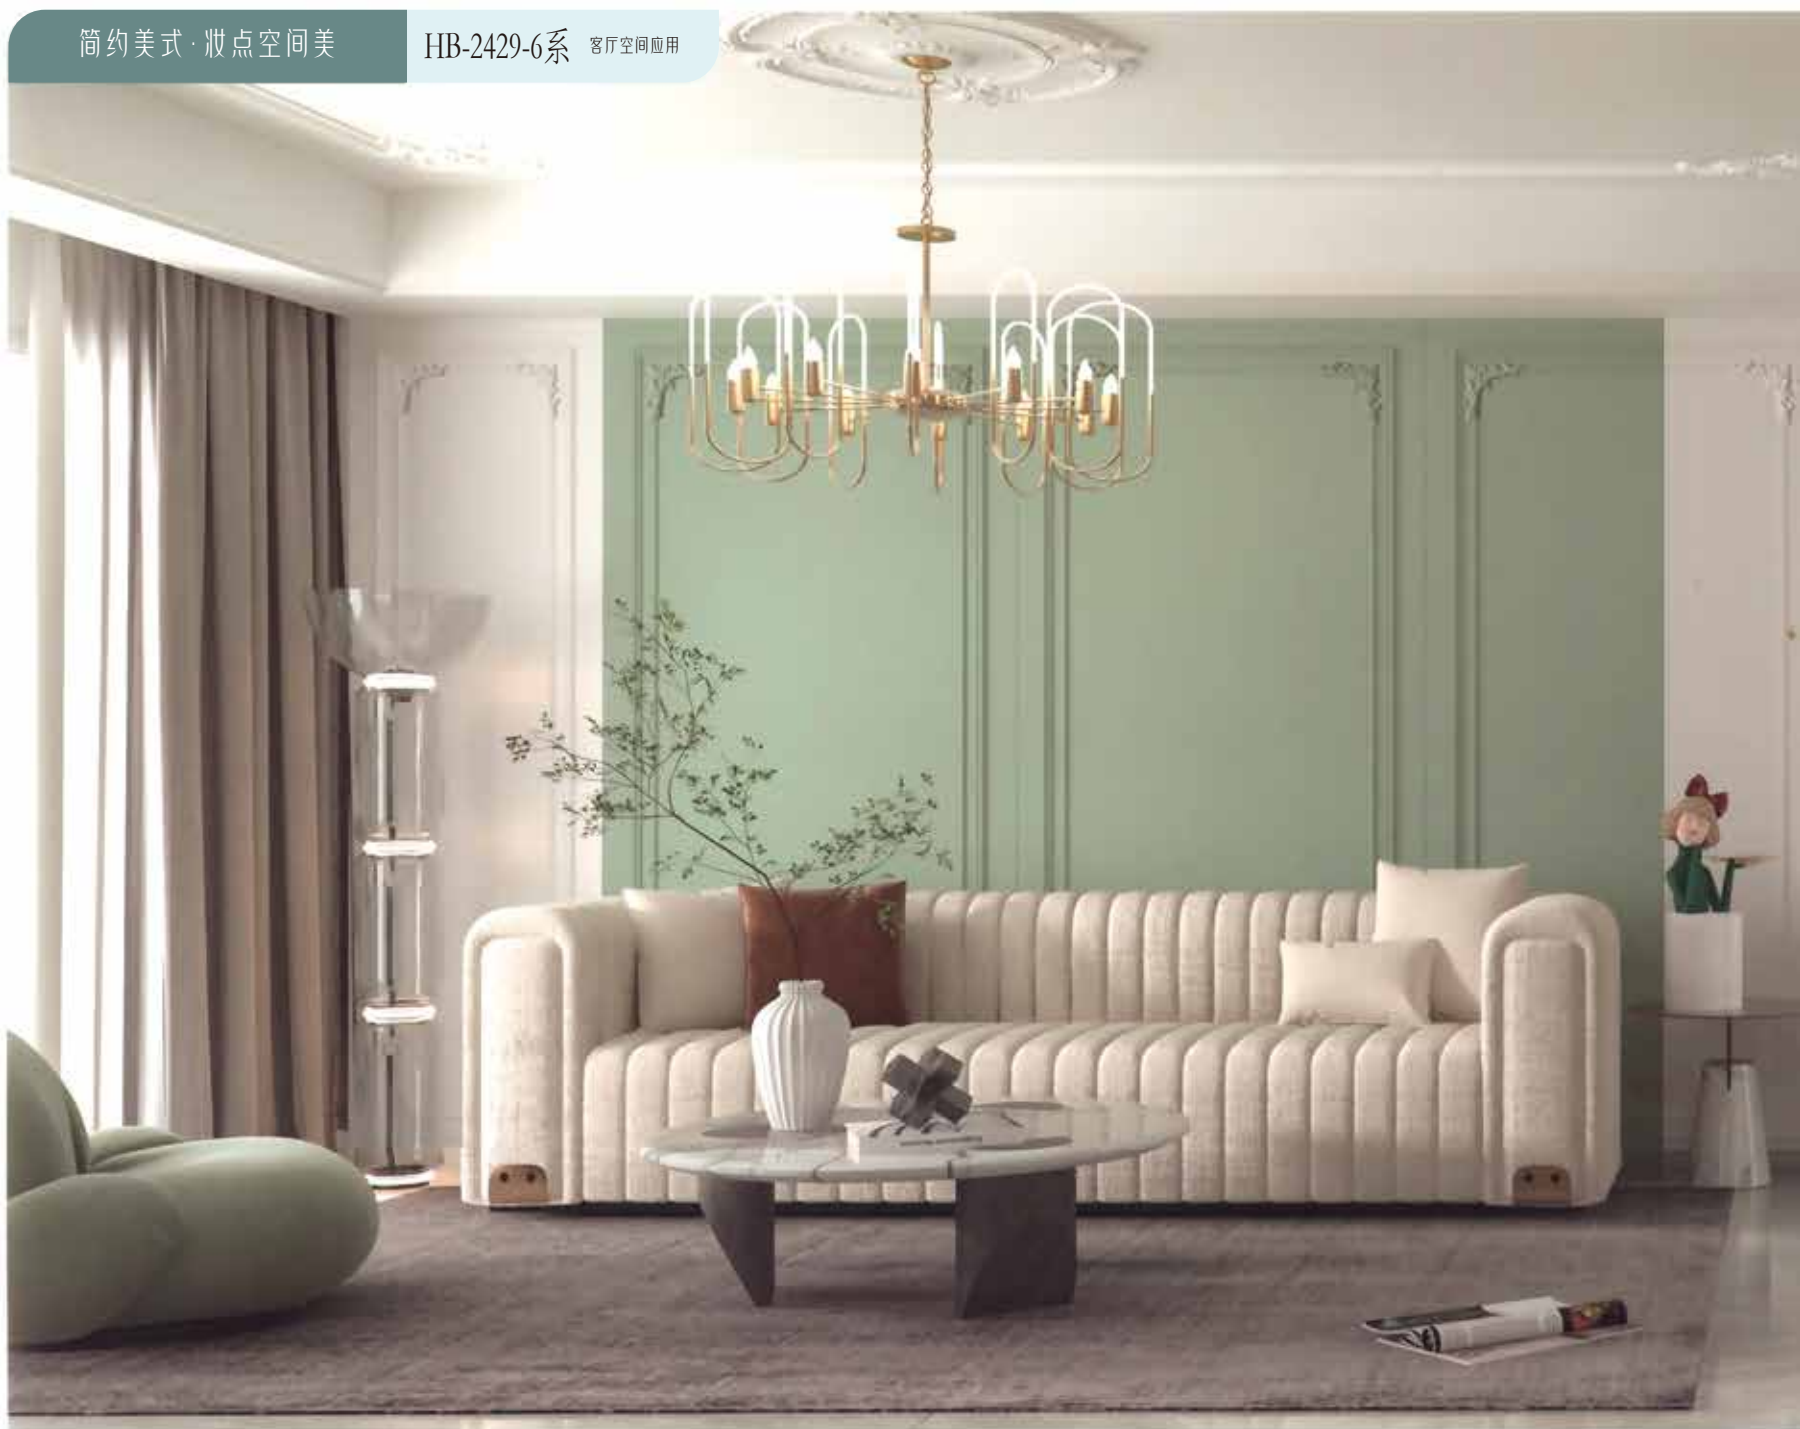

HB-2429-6系

风格
简约美式

工艺
扣线

基材
18mm

高度
2750mm

建议开门超过 1800mm 配拉直器