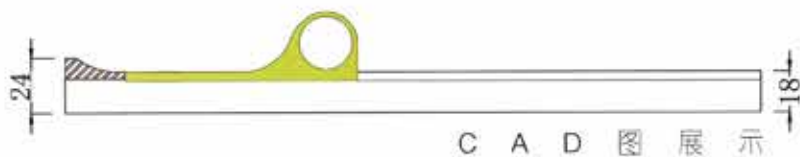

此门型适用于

衣柜 ■ 鞋柜 ■ 餐边柜 ■ 铝木房门 ■ 护墙板 ■ 单孔玻璃门 □ 多孔玻璃门 □

The understanding of the color and characteristic of life depends on yourself. However, you can find some authentic and colorful evidence according to reallife. When facing the windows in every season, we can not help imagining the flowers in the spring; there is wisps of breeze blowing, wisps of fragrant flowing everywhere.