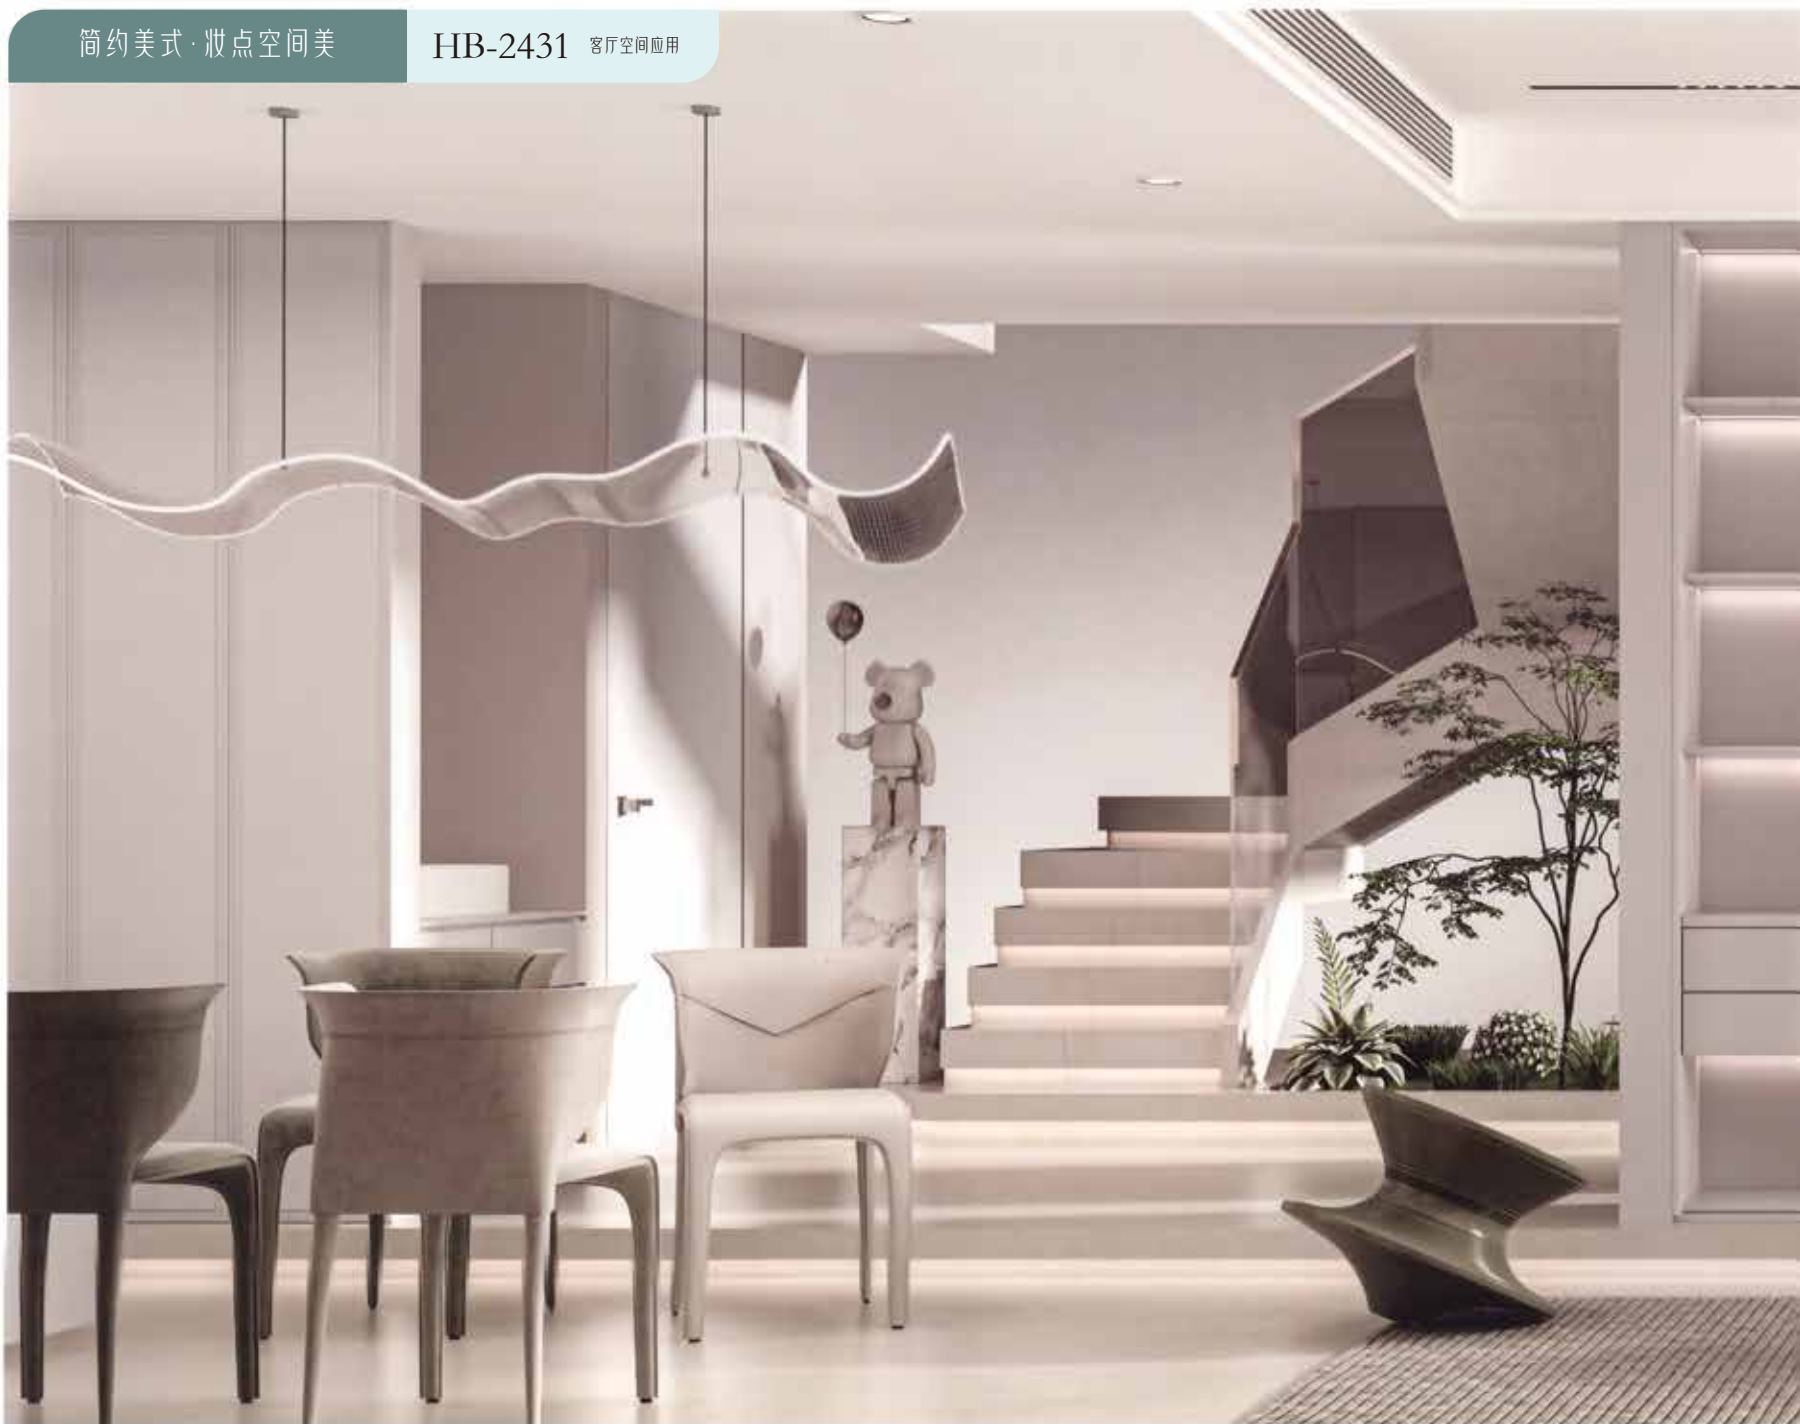

High-end white design center

Close-Up Luxury MorandiNew

2024 美式莫兰迪系

Warm color, metal texture, make the eyes bright; Smooth lines, soft and simple, smooth - body structure, so that you operate easily.

Scattered elegant design, color perfect collocation of visual effects, generous, chic; Exquisite workmanship, interpretation of outstanding and extraordinary unique personality, high-quality life enjoyment.

The simple design with smooth lines, the round modern bar and the soft and warm colors give people infinite beauty and express their love for their families.

HB-2431

风格
简约现代

工艺
铣型

基材
18mm

高度
2750mm

建议开门超过 1800mm 配拉直器