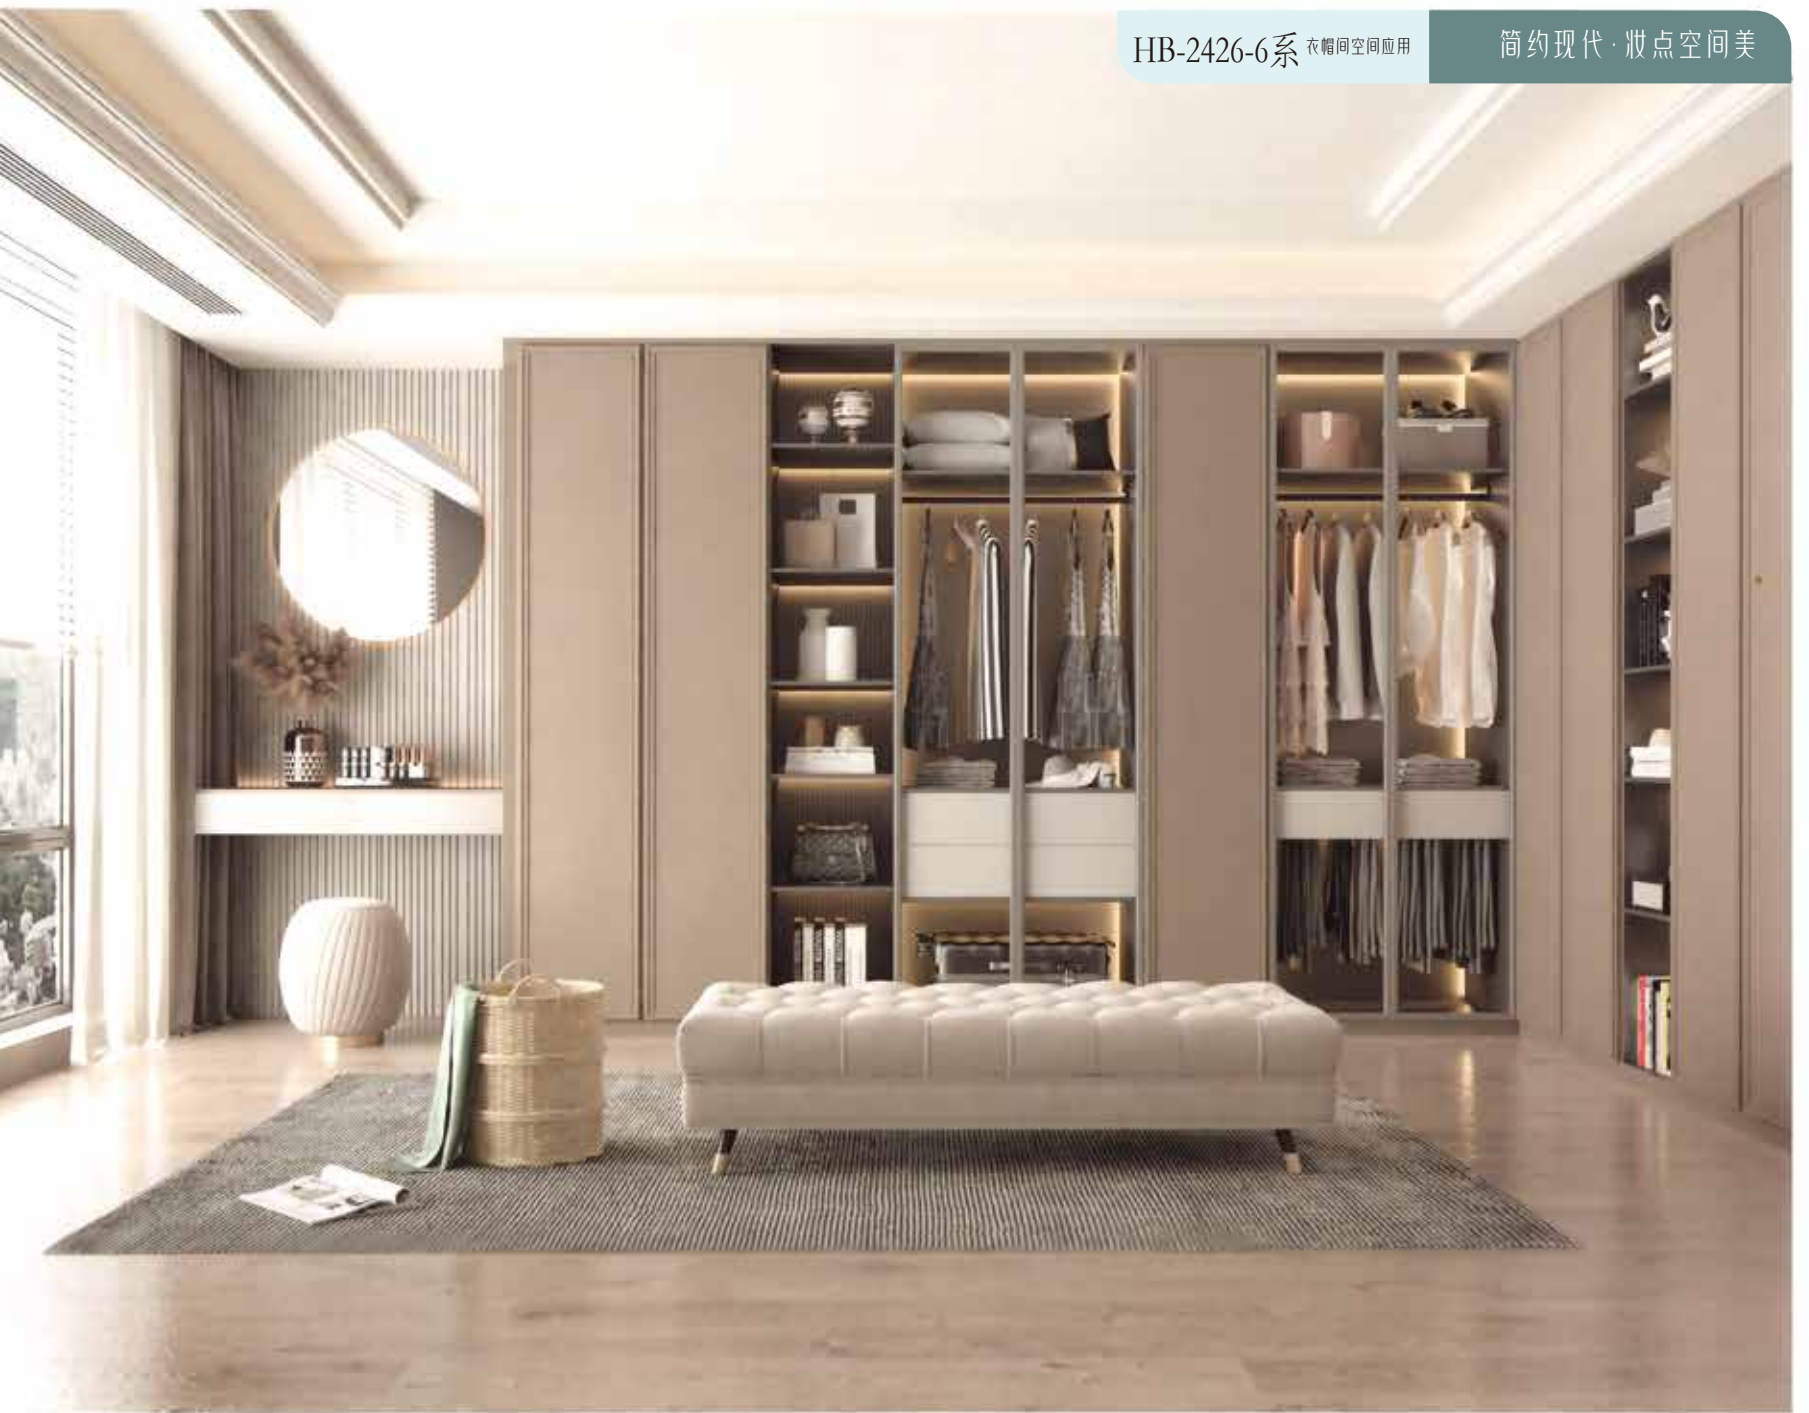

HB-2426-6系

风格
简约美式

工艺
扣线

基材
18mm

高度
2750mm

建议开门超过1800mm 配拉直器