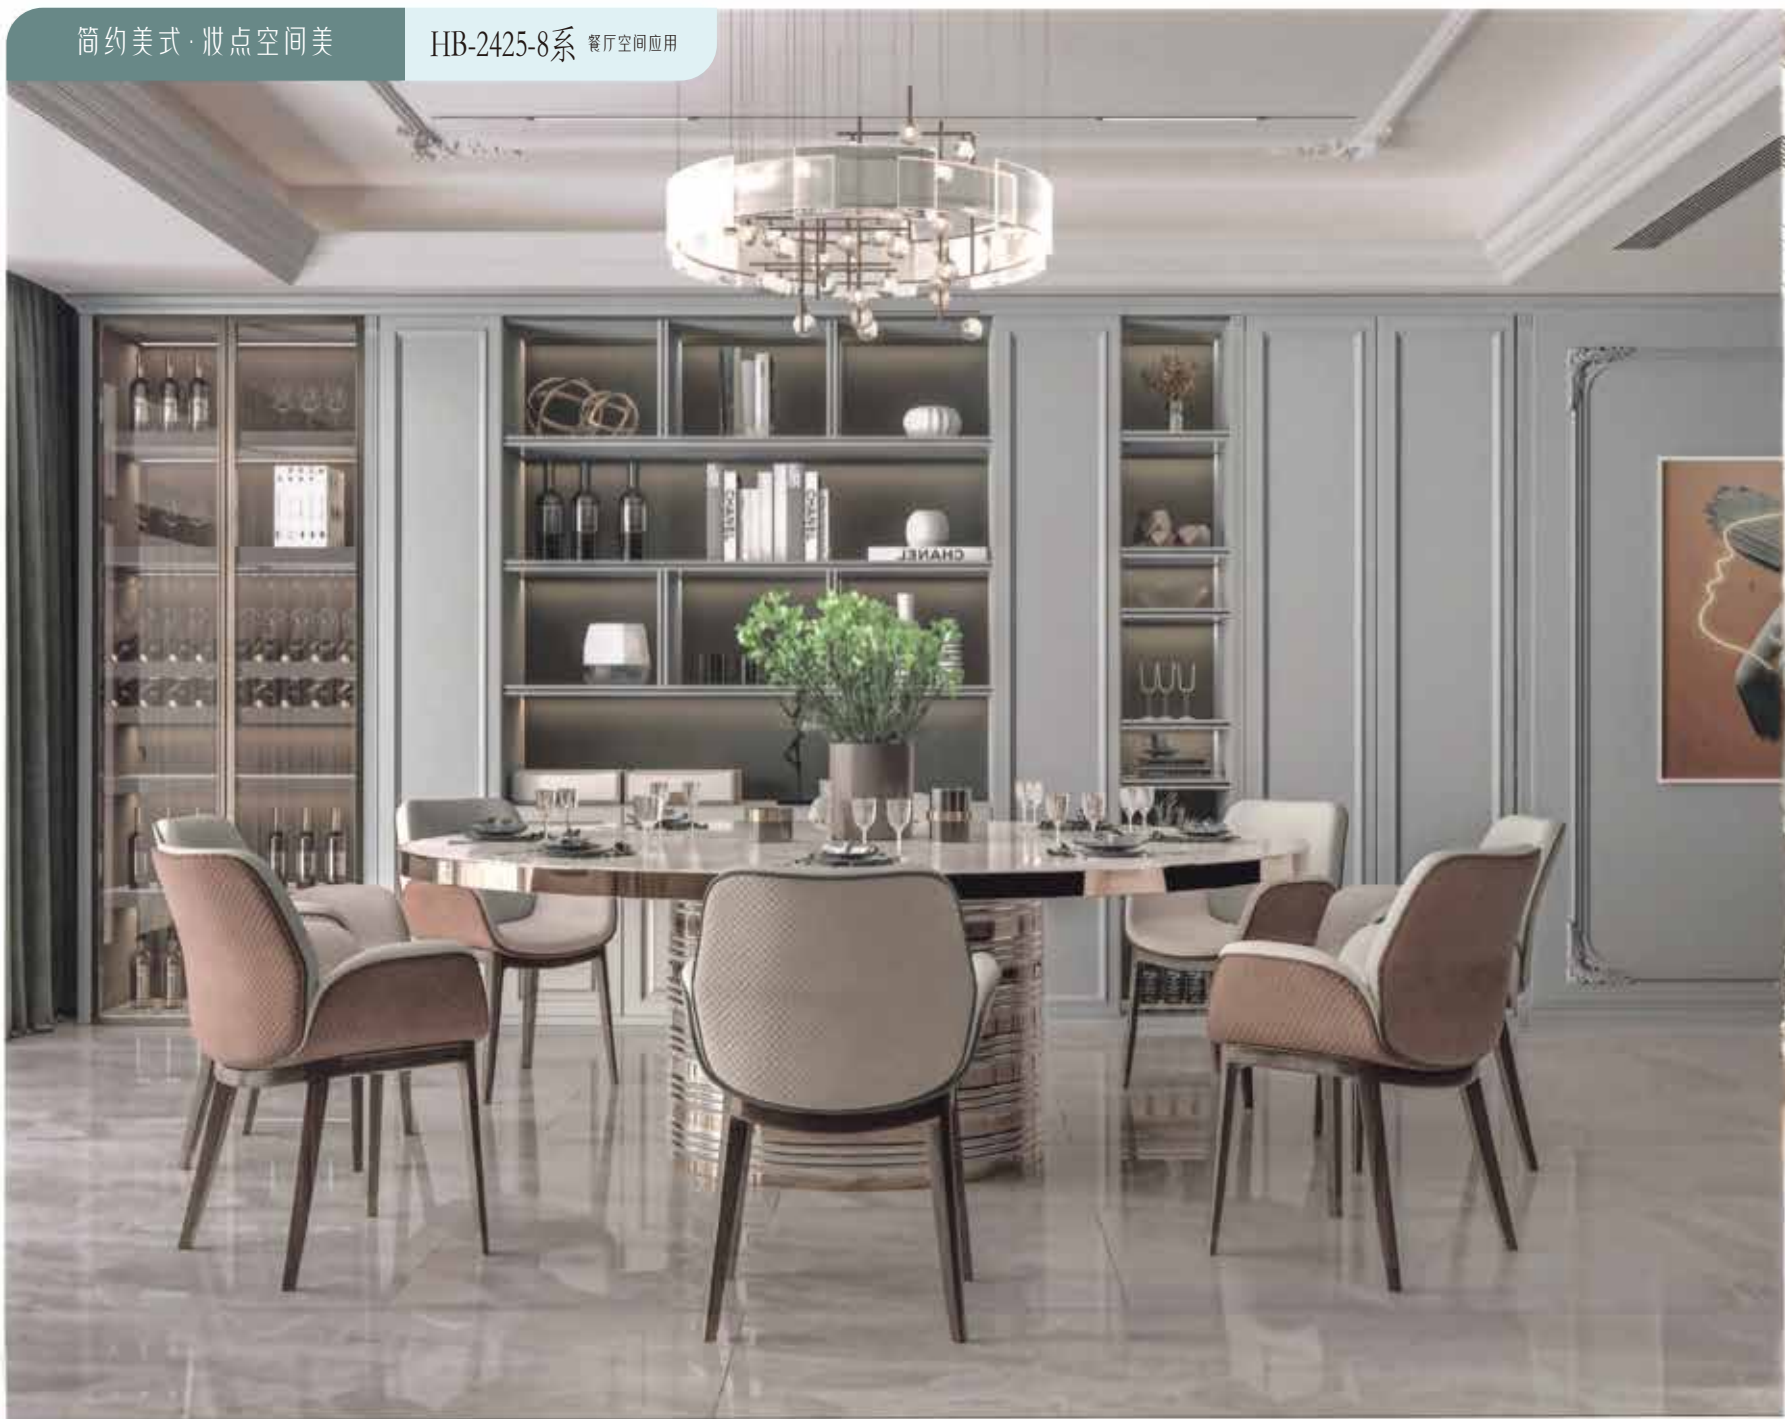

HB-2425-8系

风格
简约美式

工艺
铣底+扣线

基材
18-22mm

高度
2750mm

建议开门超过1800mm配拉直器