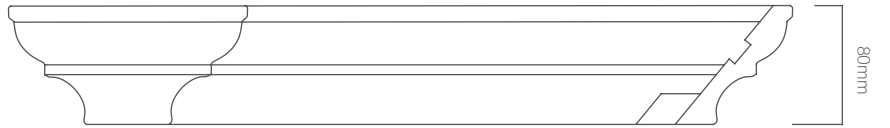

DX2020-16

DX2020-17

DX2020-18

DX2020-19

DX2020-20

DX2020-43

DX2020-44

DX2020-45