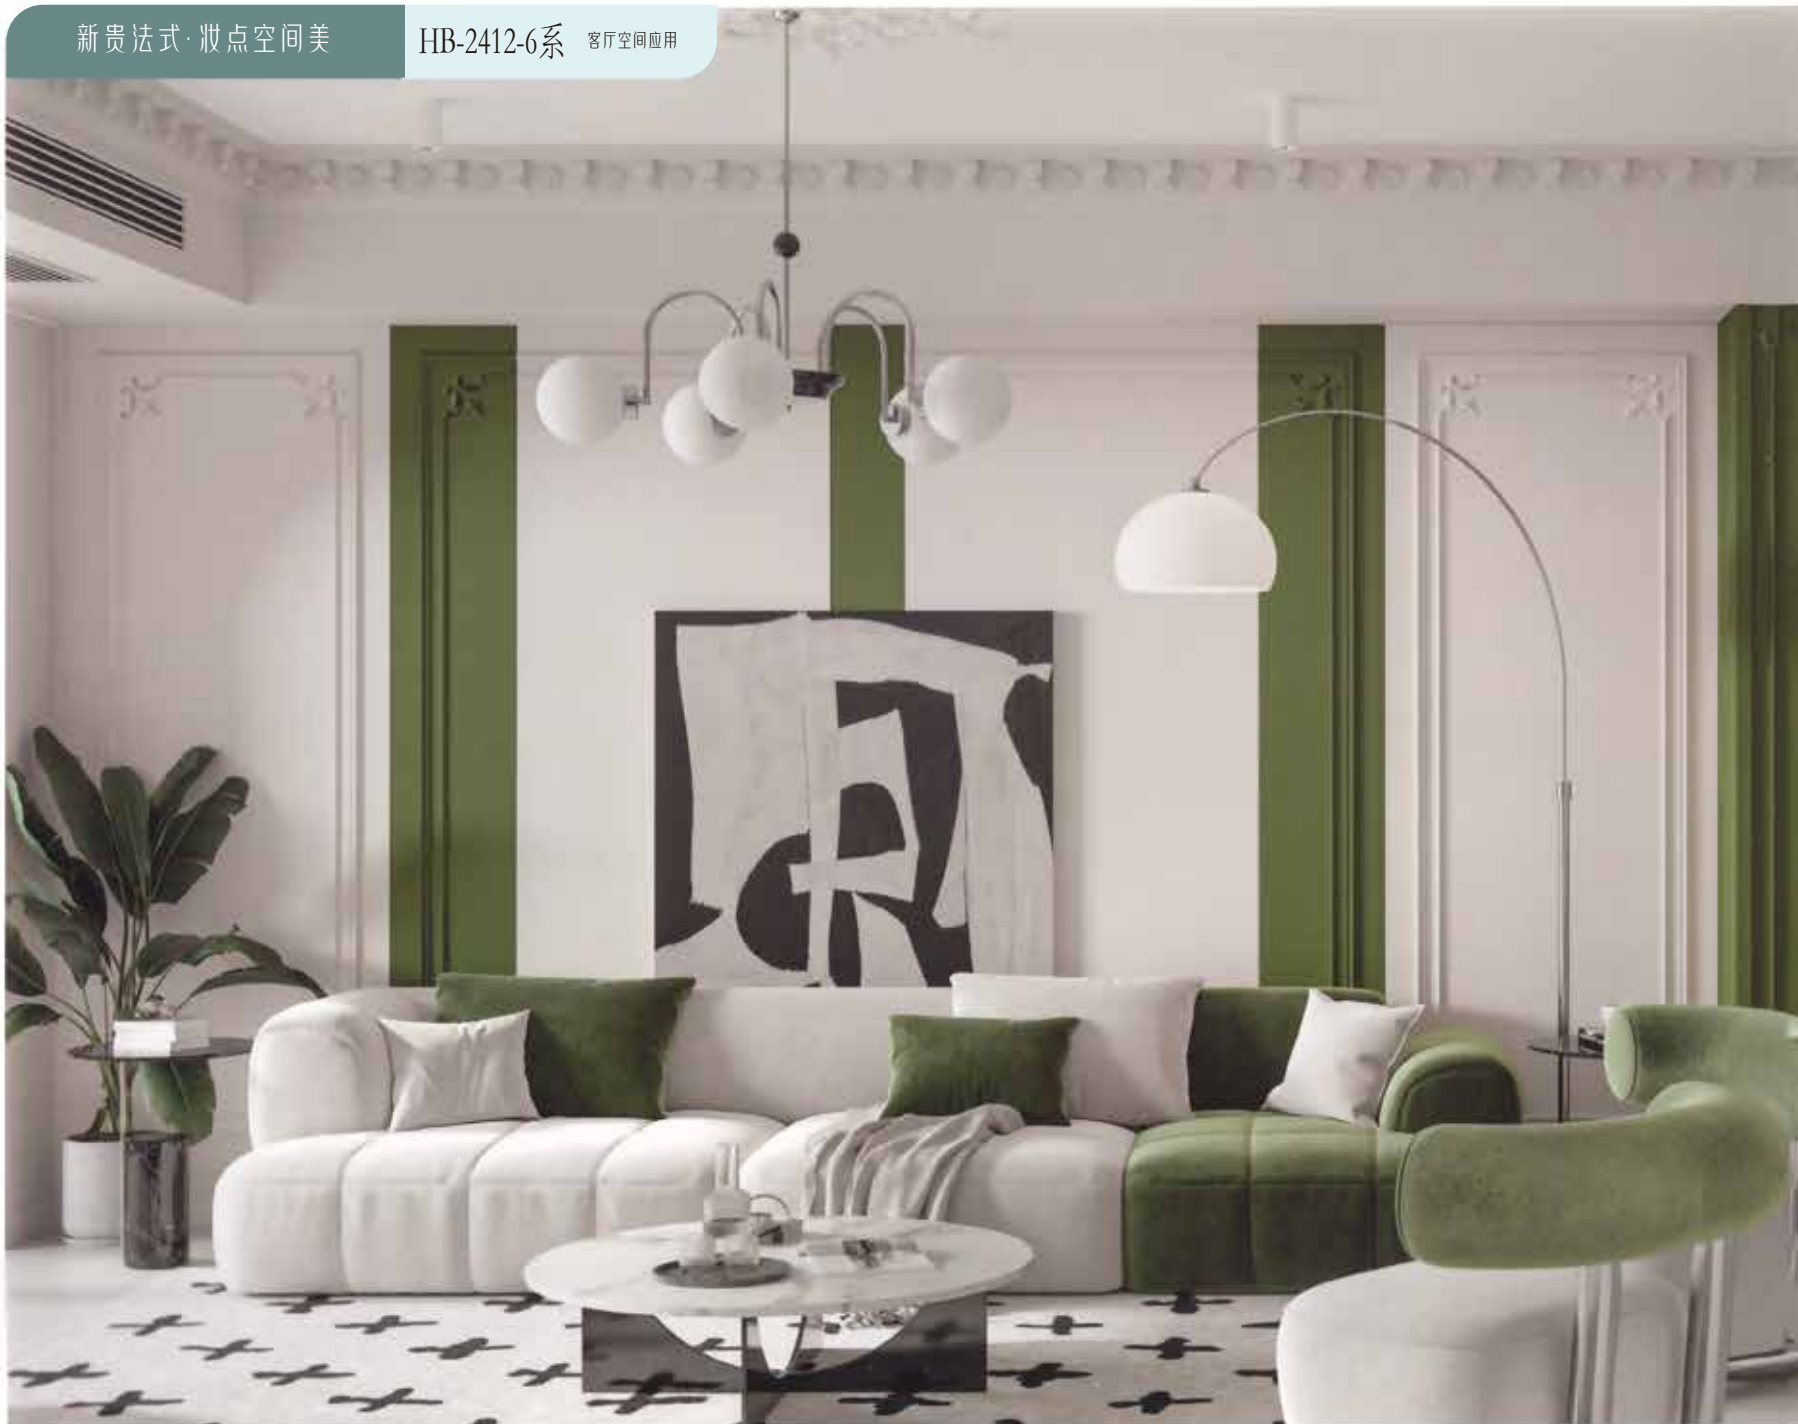

HB-2412-6系

- 雕花另计价
- 风格
  新贵法式
- 工艺
  扣线+雕花
- 基材
  18mm
- 高度
  2750mm
- 建议开门超过1800mm配拉直器