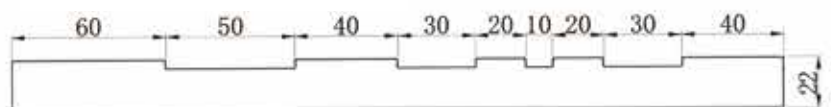

CHARM
LIGHT AND DECORATION
始于经典 定义轻奢

With the simple design full of artistic feeling and natural breath, practicality and harmony of art, the master of the room opens a period of "pure and quiet" beautiful life, restoring the most authentic happiness and beauty of life.

可做基材: 20-22mm

格栅板 CAD 图展示